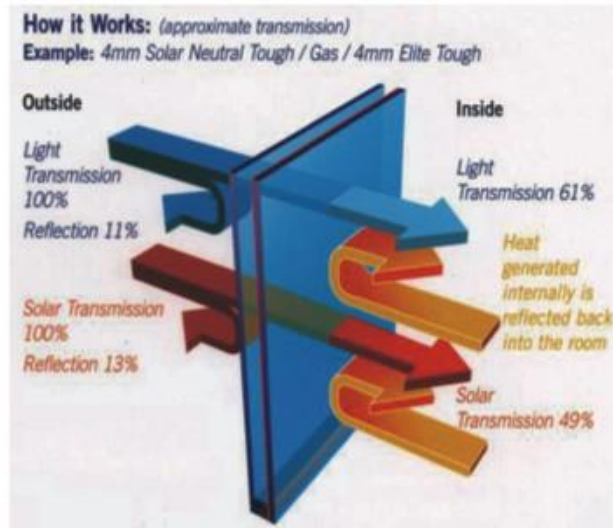

Utility Windows are sealed from all the corners. Sliding shutters are sealed by Silicon Based Weather Strips. The gap between wall and window is filled with silicon. No space left for dust to come in

Storm Resistant Window

As these are Aluminium windows, designed technically to sustain wind pressure. These are strong enough to sustain high velocity wind.

Water proof Window

In rainy days water comes from the windows. We always consider it as a part of season. Utility Windows has arrangement of water drain. Water showering will restrict by broad design of shutters. Rain Water will flow out from the slop at bottom of window frame. Extra force will restrict by collar of frame.